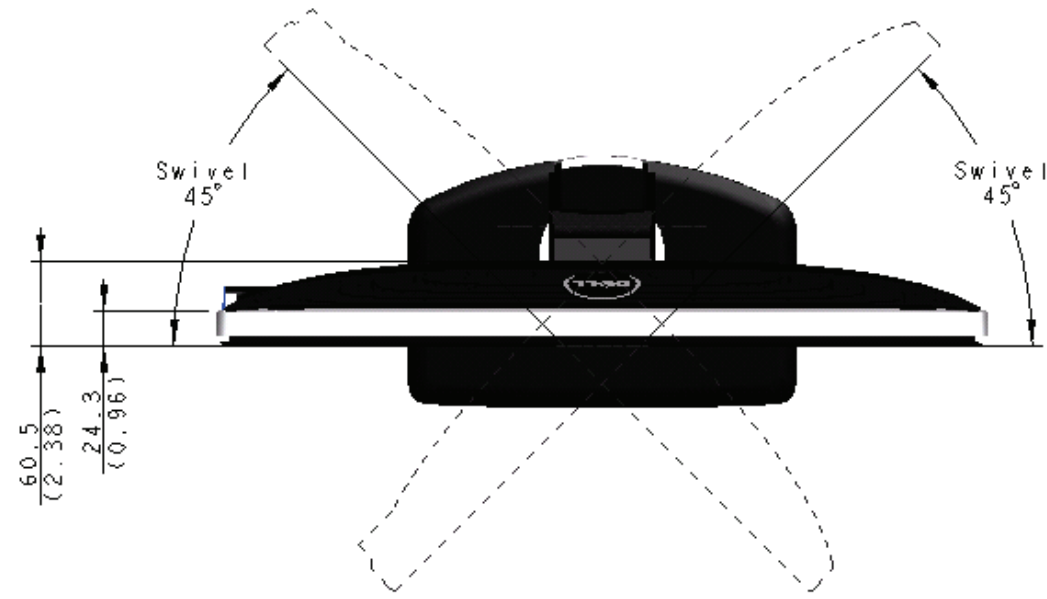

# U2412M External Dimension

Nominal Dimensions  
Unit: mm (inch)

Back view of Monitor without stand